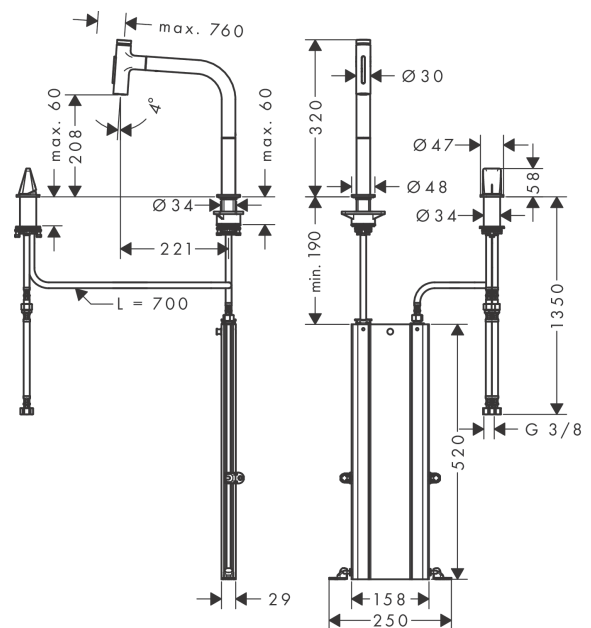

Scale drawing