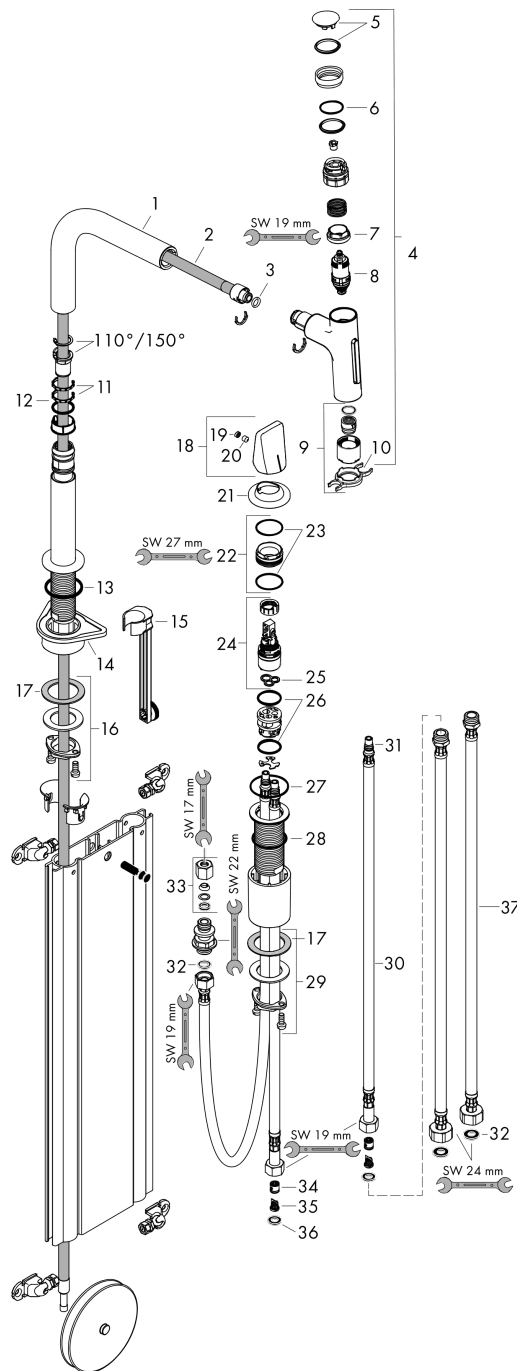

### Scale drawing

**Metris Select M71**

**2-hole single lever kitchen mixer 200, pull-out spray, 2jet, sBox**

Surfaces: **Matt Black** Article Number: **73818670**

**Flowchart**

**Metris Select M71**

**2-hole single lever kitchen mixer 200, pull-out spray, 2jet, sBox**

Surfaces: **Matt Black** Article Number: **73818670**

**Exploded Drawing**

Year of production: >07/19

### Spare part list

Year of production: >07/19

Pos.	Description	Article Number	Price	PU
1	spout cpl.	92583670	-	1
2	hose	93188000	-	1
3	O-ring 8x2	98112000	-	1
4	handspray	93412670	-	1
5	cover	92566340	-	1
6	O-Ring 14x1,5	98201000	-	1
7	nut	92567000	-	1
8	shut off unit	98463000	-	1
9	spray former	93342000	-	1
10	service tool	95910000	-	1
11	set of lever collars	98365000	-	1
12	O-ring 21x2,5	98211000	-	1
13	O-ring 38x2,5	98198000	-	1
14	support	97523000	-	1
15	extension set	43333000	-	1
16	fixing set (Ø 28)	92909000	-	1
17	lever collar	97548000	-	1
18	handle	93090670	-	1
19	screw cover	93093000	-	1
20	hollow set screw M6x6	98445000	-	1
21	escutcheon	93094670	-	1
22	nut	92627000	-	1
23	O-ring 27x1,5	92527000	-	1
24	cartridge, assy	97685000	-	1
25	seal	98865000	-	1
26	O-ring 23x2	98398000	-	1
27	O-ring 40x1,5	98464000	-	1
28	O-ring 36x2	98156000	-	1
29	fixing set (special)	93253000	-	1
30	connection hose 600 mm M8x0,75 G3/8	92629000	-	1
31	O-ring 7x1,5	98422000	-	1
32	sealing set	95581000	-	1
33	squeezing connection	96099000	-	1
34	non return valve DW 10	96456000	-	1
35	filter	92532000	-	1
36	sealing set	92533000	-	1
37	connection hose 900 mm M8x0,75 G3/8	98758000	-	1
a	Grease	90920000	-	1