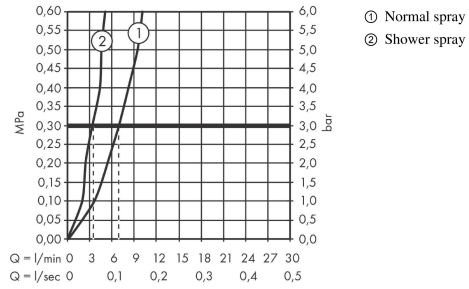

### Scale drawing

**Metris Select M71**

**2-hole single lever kitchen mixer 200, pull-out spray, 2jet, sBox**

Surfaces: **Matt Black** Article Number: **73818670**

**Flowchart**

**Metris Select M71**

**2-hole single lever kitchen mixer 200, pull-out spray, 2jet, sBox**